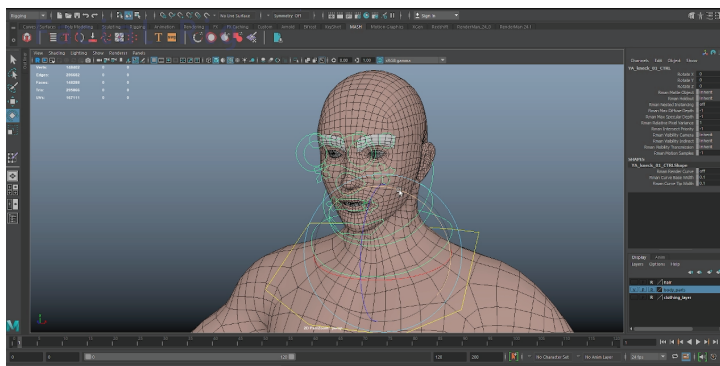

Roadhog Rig  
5 seconds  
Responsible for Rigging and Modeling

Scorpion Rig  
36 seconds  
Responsible for Rigging

Human Rig  
69 seconds  
Responsible for Rigging and Retopology

Face Rig  
125 seconds  
Responsible for Model and Textures