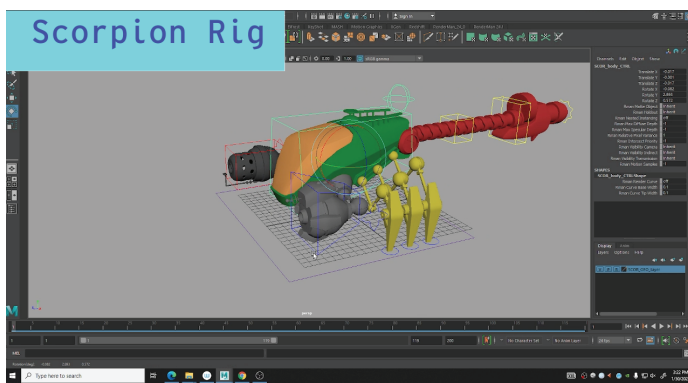

Roadhog Rig  
5 seconds  
Responsible for Rigging and Modeling

Scorpion Rig  
36 seconds  
Responsible for Rigging

Human Rig  
69 seconds  
Responsible for Rigging and Retopology

Face Rig  
125 seconds  
Responsible for Model and Textures