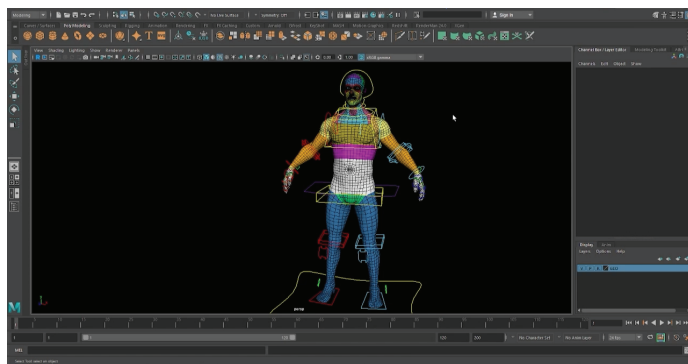

Roadhog Rig  
5 seconds  
Responsible for Rigging and Modeling

Scorpion Rig  
36 seconds  
Responsible for Rigging

Human Rig  
69 seconds  
Responsible for Rigging and Retopology

Face Rig  
125 seconds  
Responsible for Model and Textures